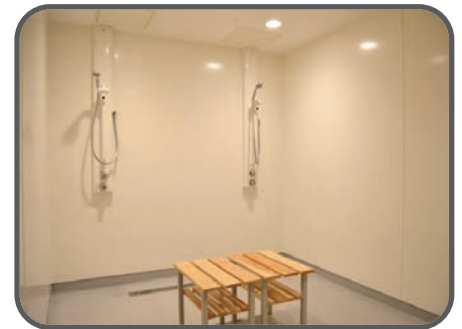

DENTAL CHANGING ROOMS