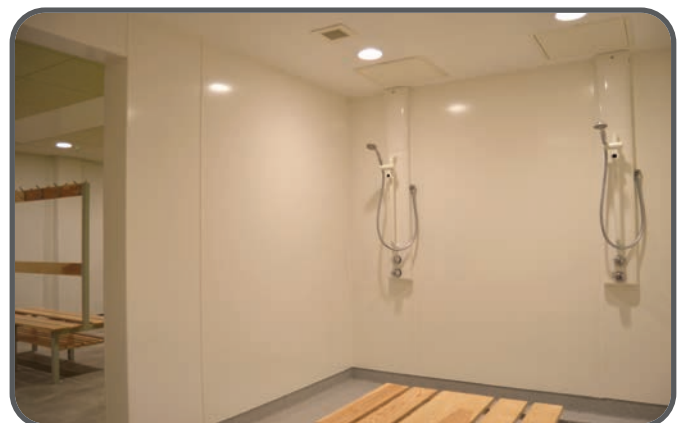

**I.E.D.
Installations
Limited**

**Committed
to Service**

RLBUH HOSPITAL WARD 4Y PALLIATIVE CARE UNIT