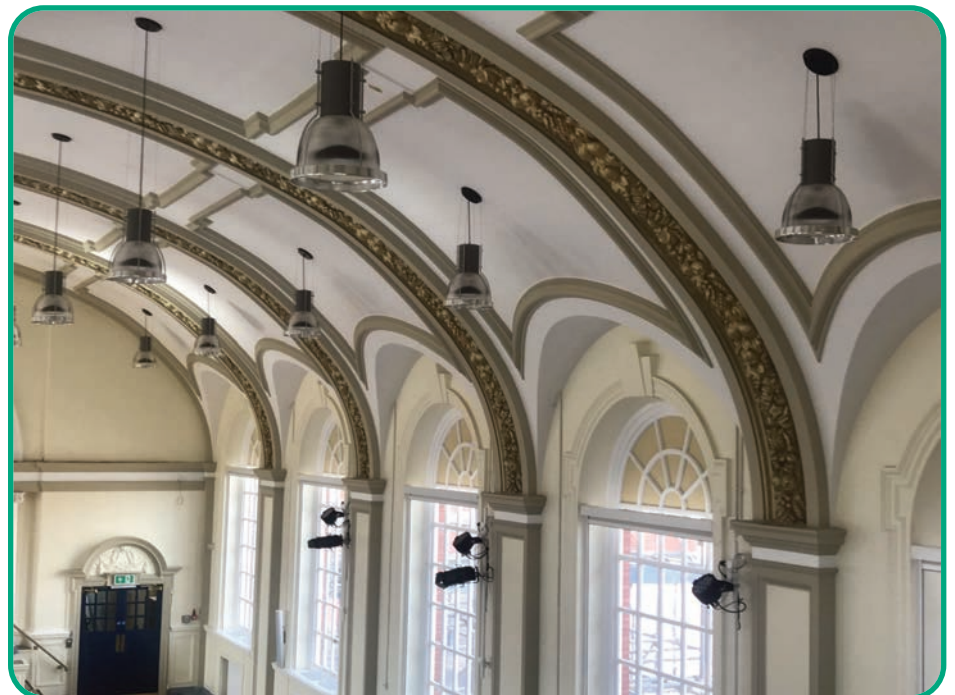

**THE
BLUE COAT
SCHOOL**